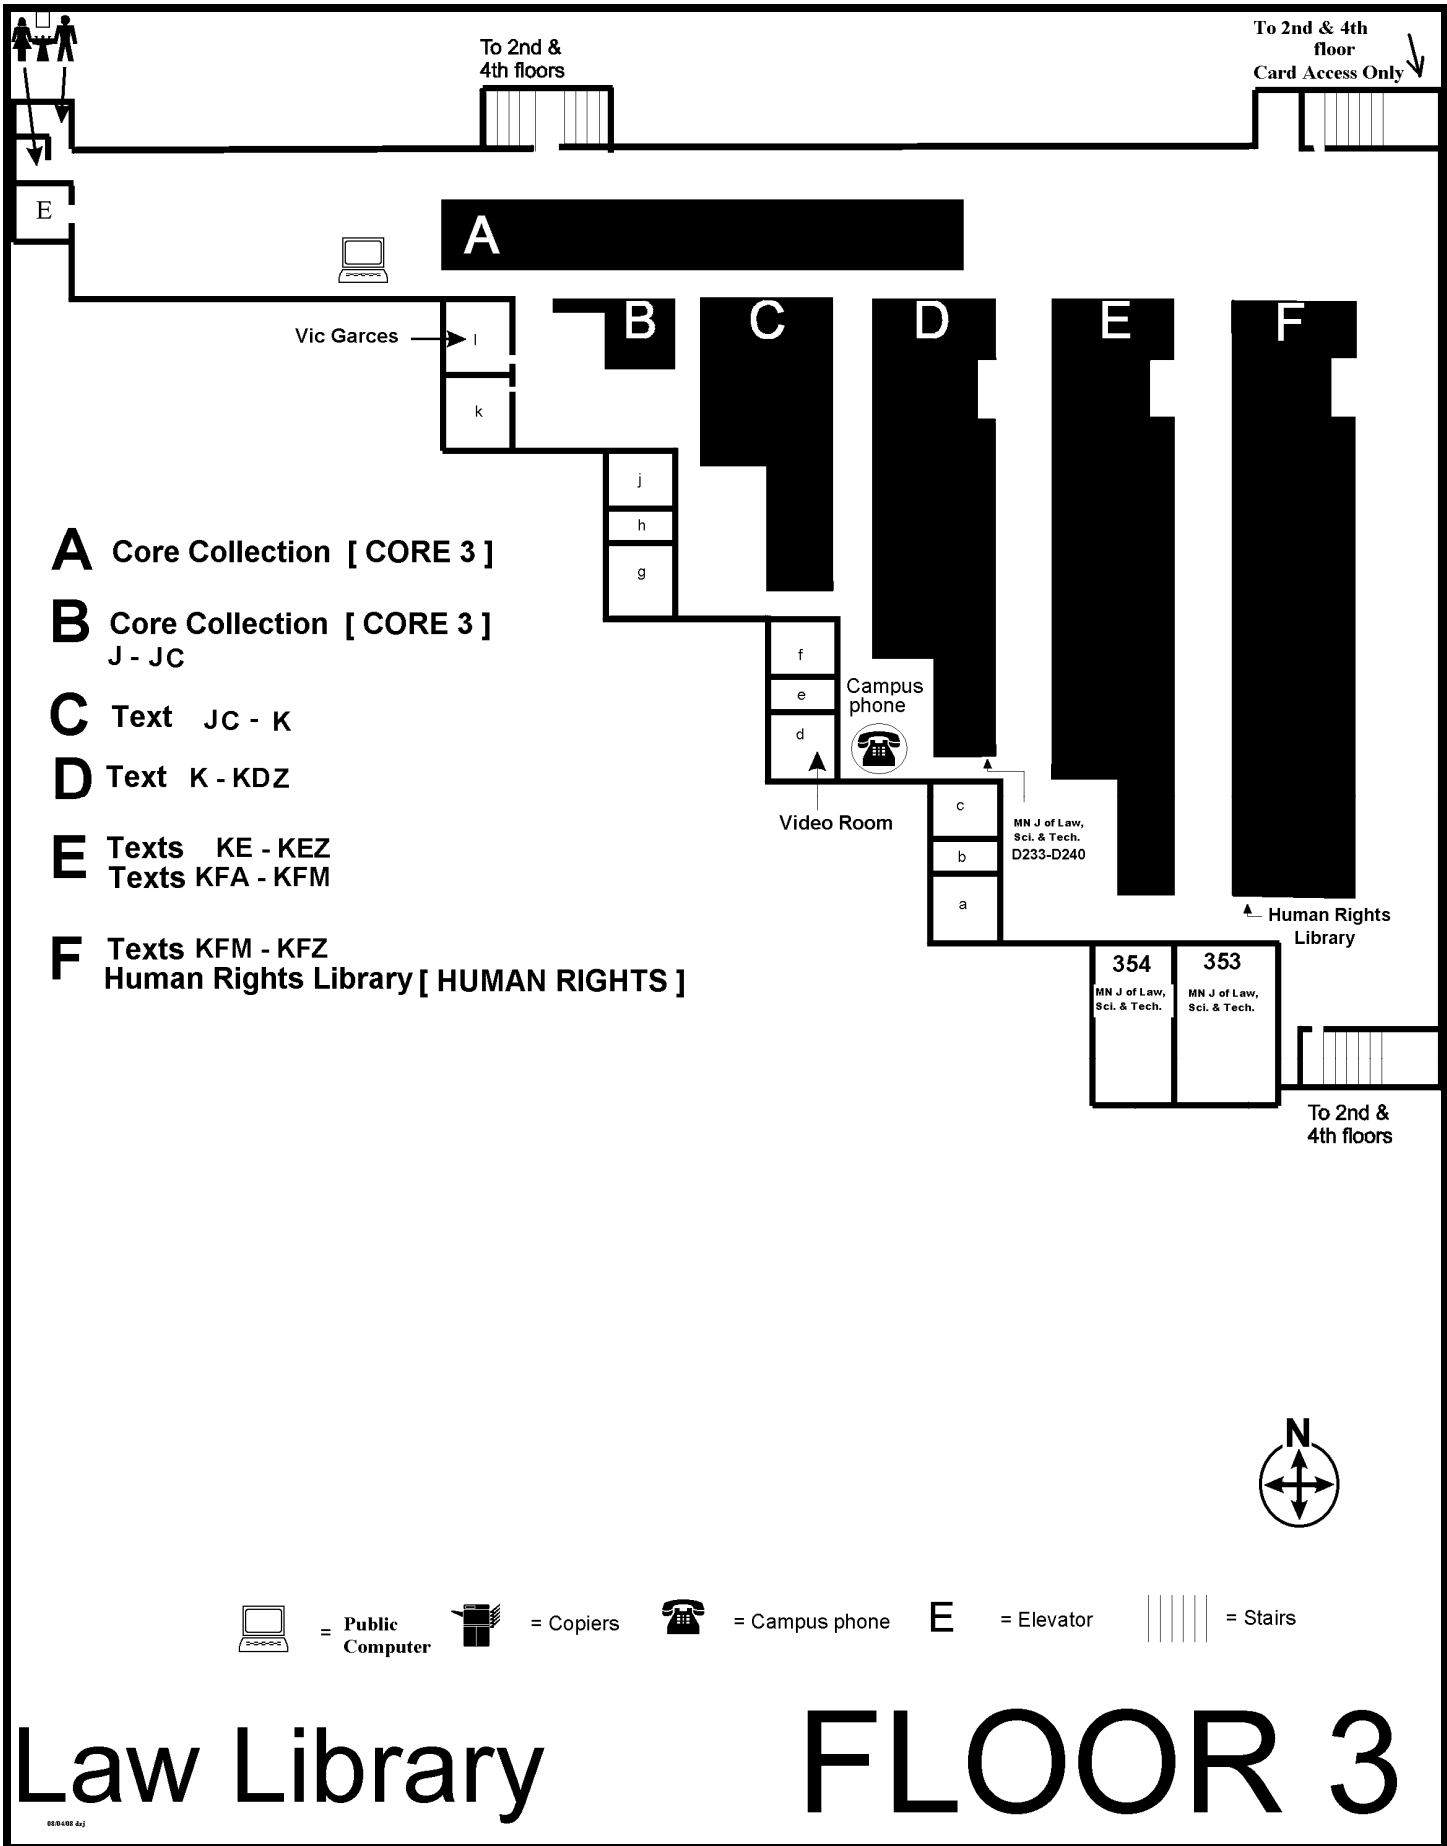

- A** Primary [PRI]
- B** Reference [REF]
Texts KF
- C** Texts KF
- D** Periodicals A - R [PER]
- E** Reporters [REP]
Periodicals R - Z [PER]
- F** Looseleaf Services [SERV]

 = Public Computers
  = Copiers
  = Campus phone
 E = Elevator
  = Stairs
 = Electrical Outlet

Law Library PLAZA

- A** Core Collection [CORE 4]
- B** Core Collection [CORE 4]
- C** Texts KG - KJ
- D** Texts KJ - KK
Foreign Language Periodicals [FOR-S]
- E** Texts KK - Z

= Public Computer
 = Copiers
 = Campus phone
 E = Elevator
 = Stairs
 = Electrical Outlet

Law Library

FLOOR 4