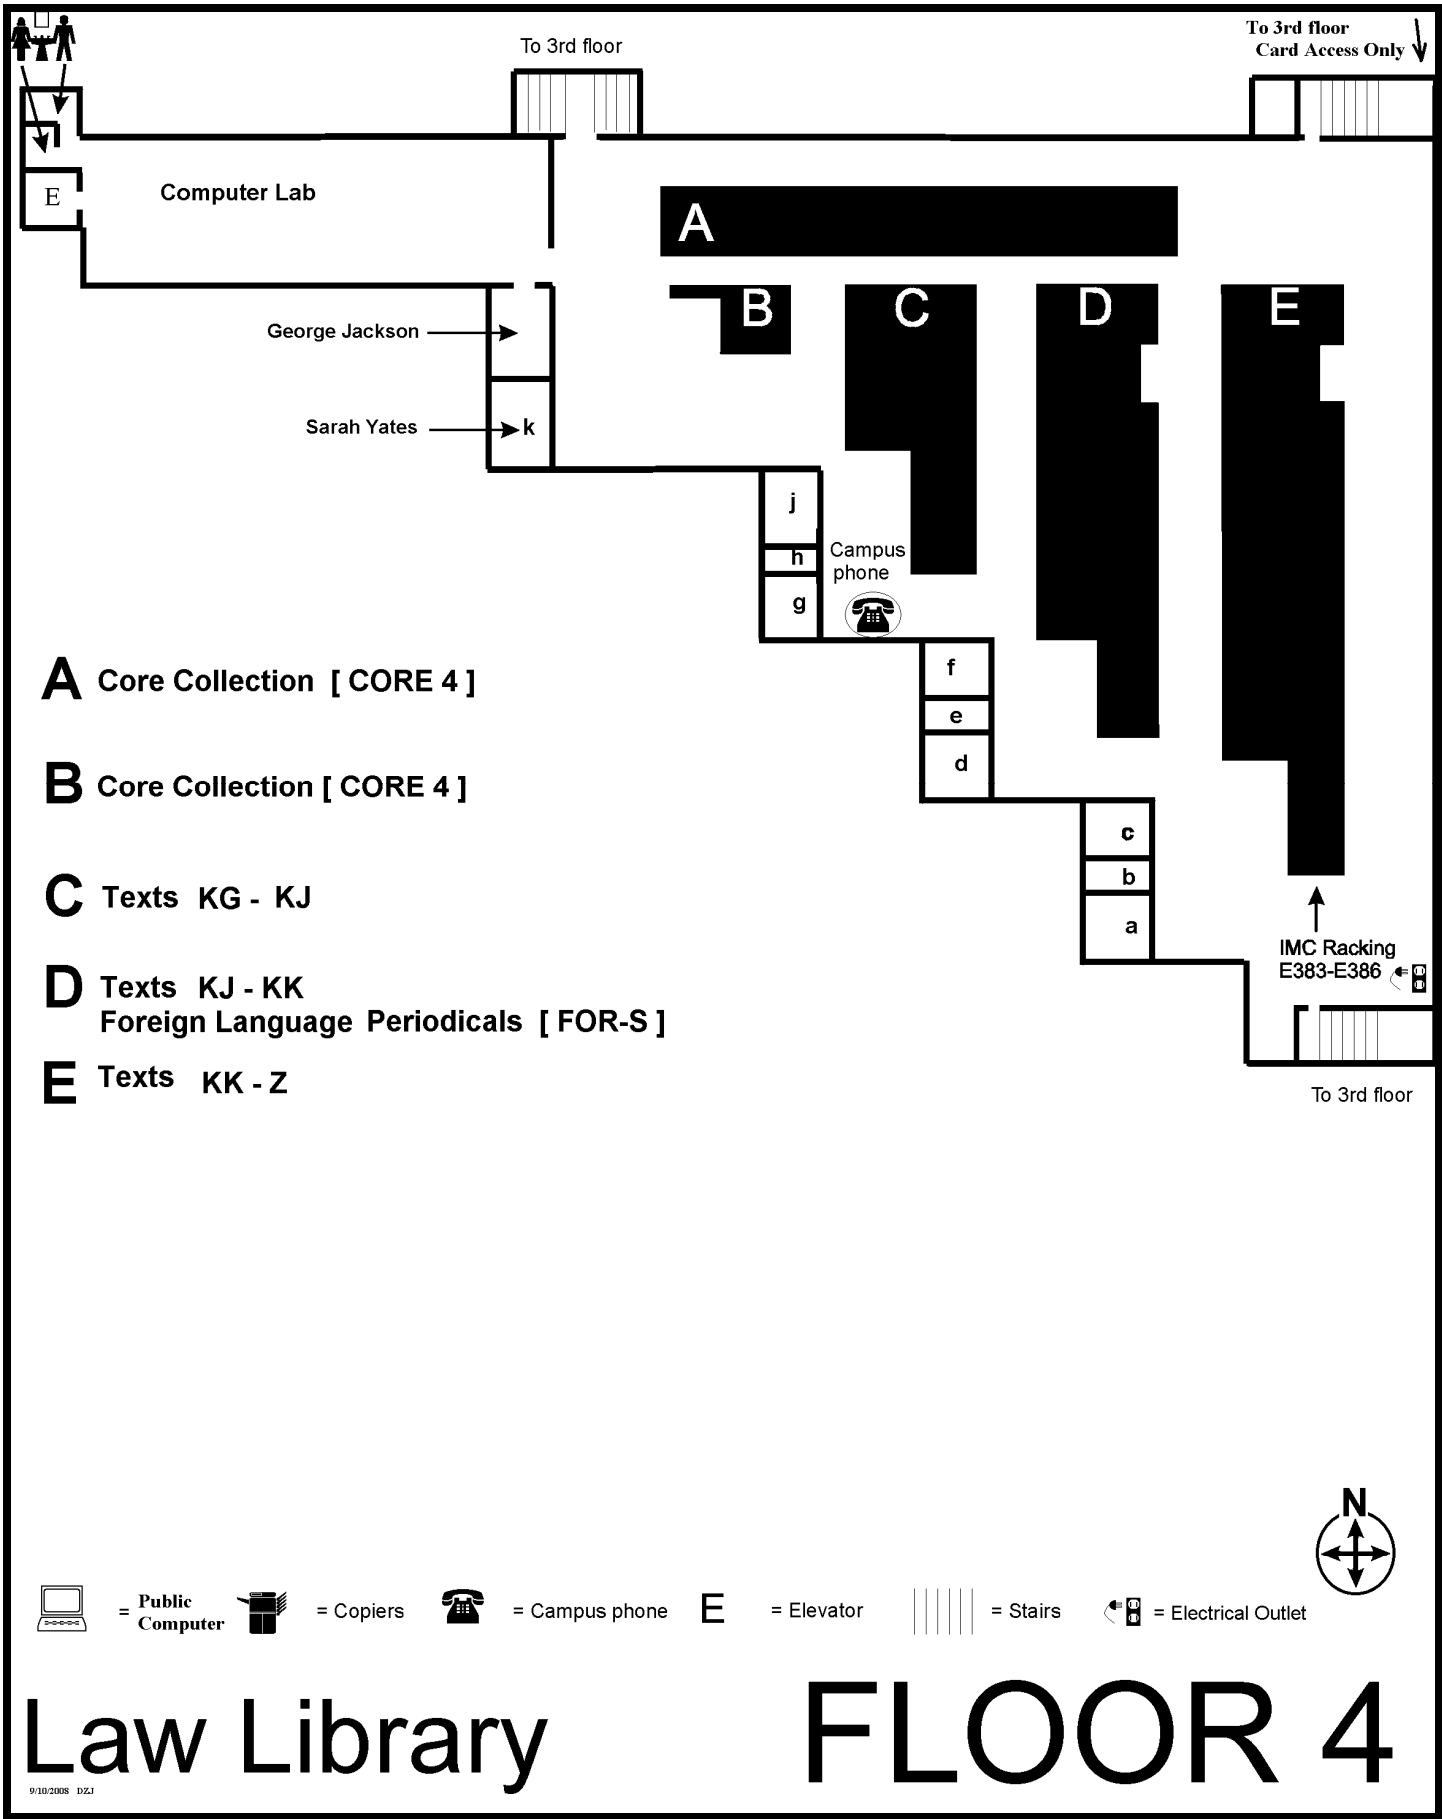

- A** Primary [PRI]
- B** Reference [REF]
Texts KF
- C** Texts KF
- D** Periodicals A - R [PER]
- E** Reporters [REP]
Periodicals R - Z [PER]
- F** Looseleaf Services [SERV]

 = Public Computers
  = Copiers
  = Campus phone
 E = Elevator
  = Stairs
 = Electrical Outlet

Law Library PLAZA

- A** Core Collection [CORE 4]
- B** Core Collection [CORE 4]
- C** Texts KG - KJ
- D** Texts KJ - KK
Foreign Language Periodicals [FOR-S]
- E** Texts KK - Z

= Public Computer
 = Copiers
 = Campus phone
 E = Elevator
 = Stairs
 = Electrical Outlet

Law Library

FLOOR 4